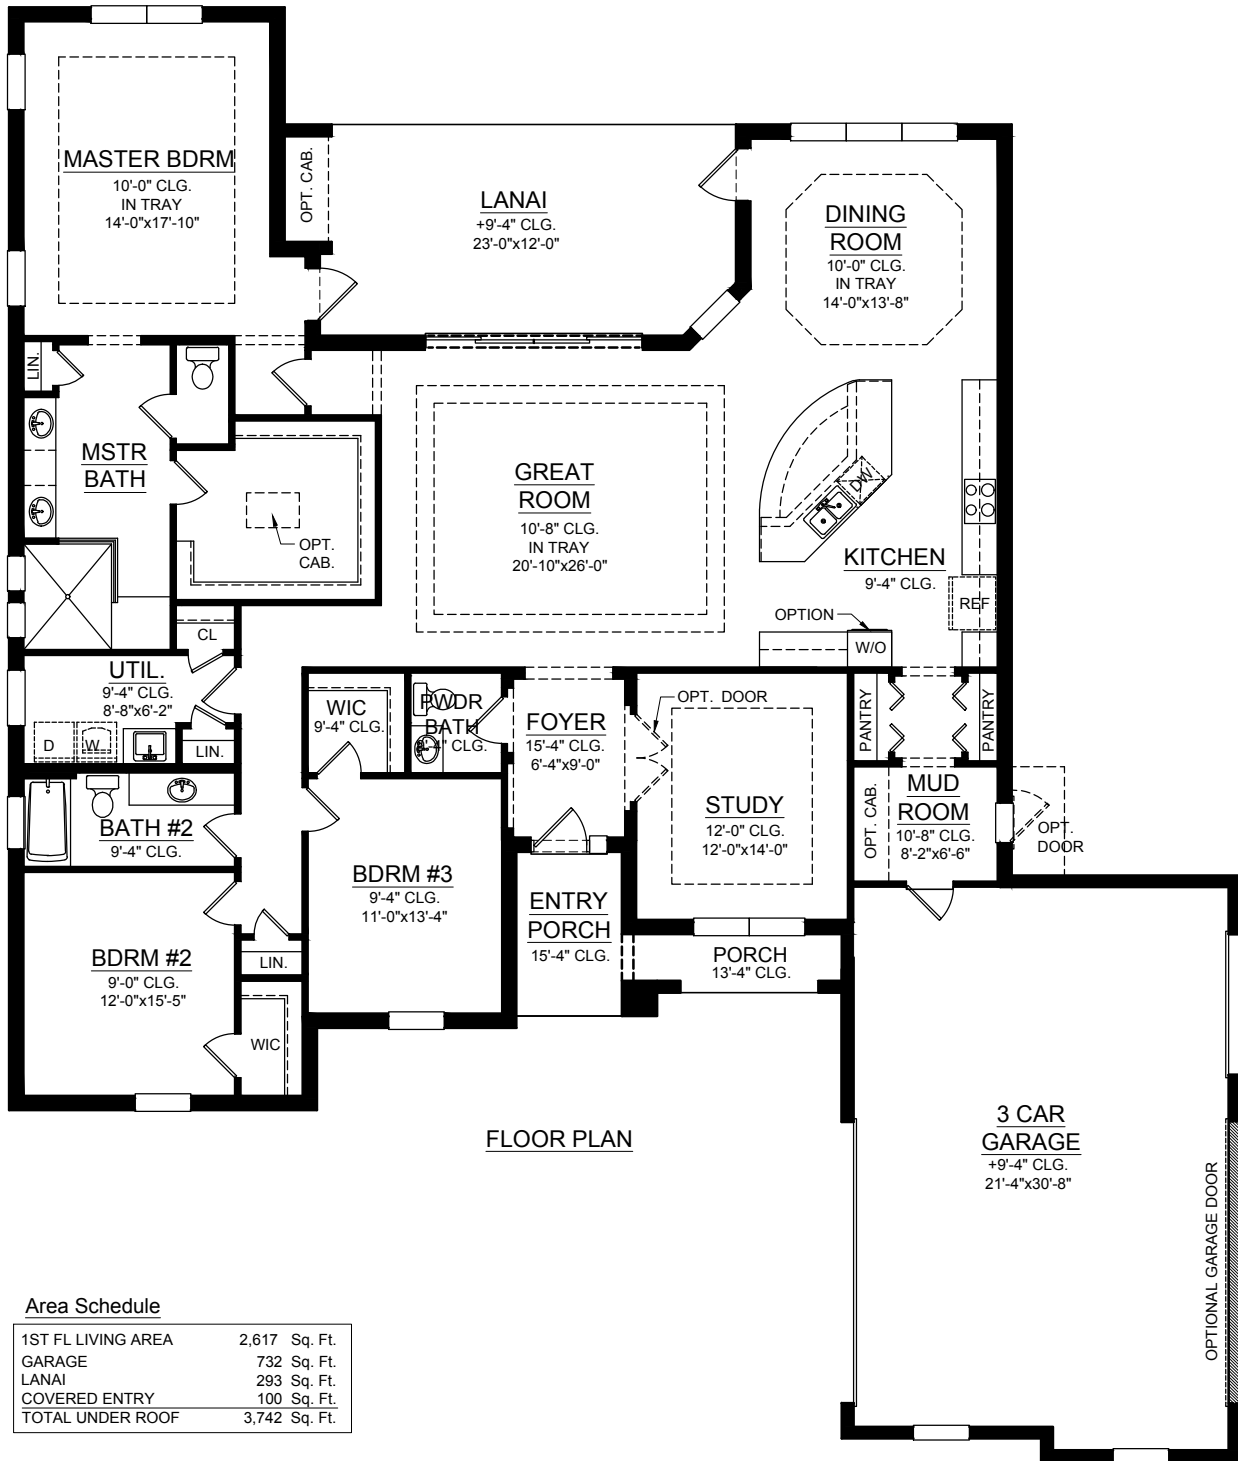

SH

The BURANO

COPYRIGHT 2018 / SUNRISE HOMES, INC. / ALL RIGHTS RESERVED / ALL DIMENSIONS ARE APPROXIMATE